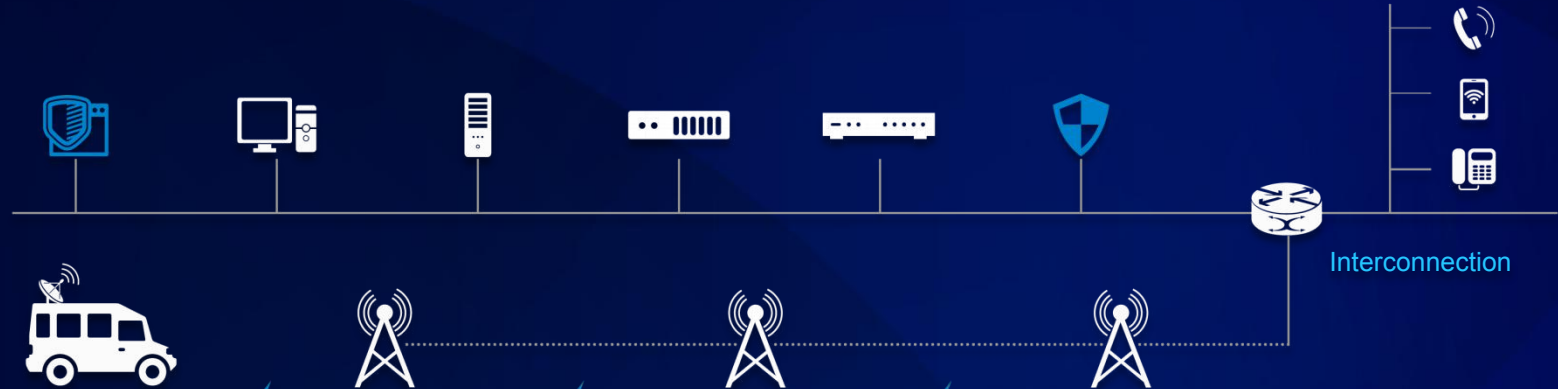

Wireless broadband network